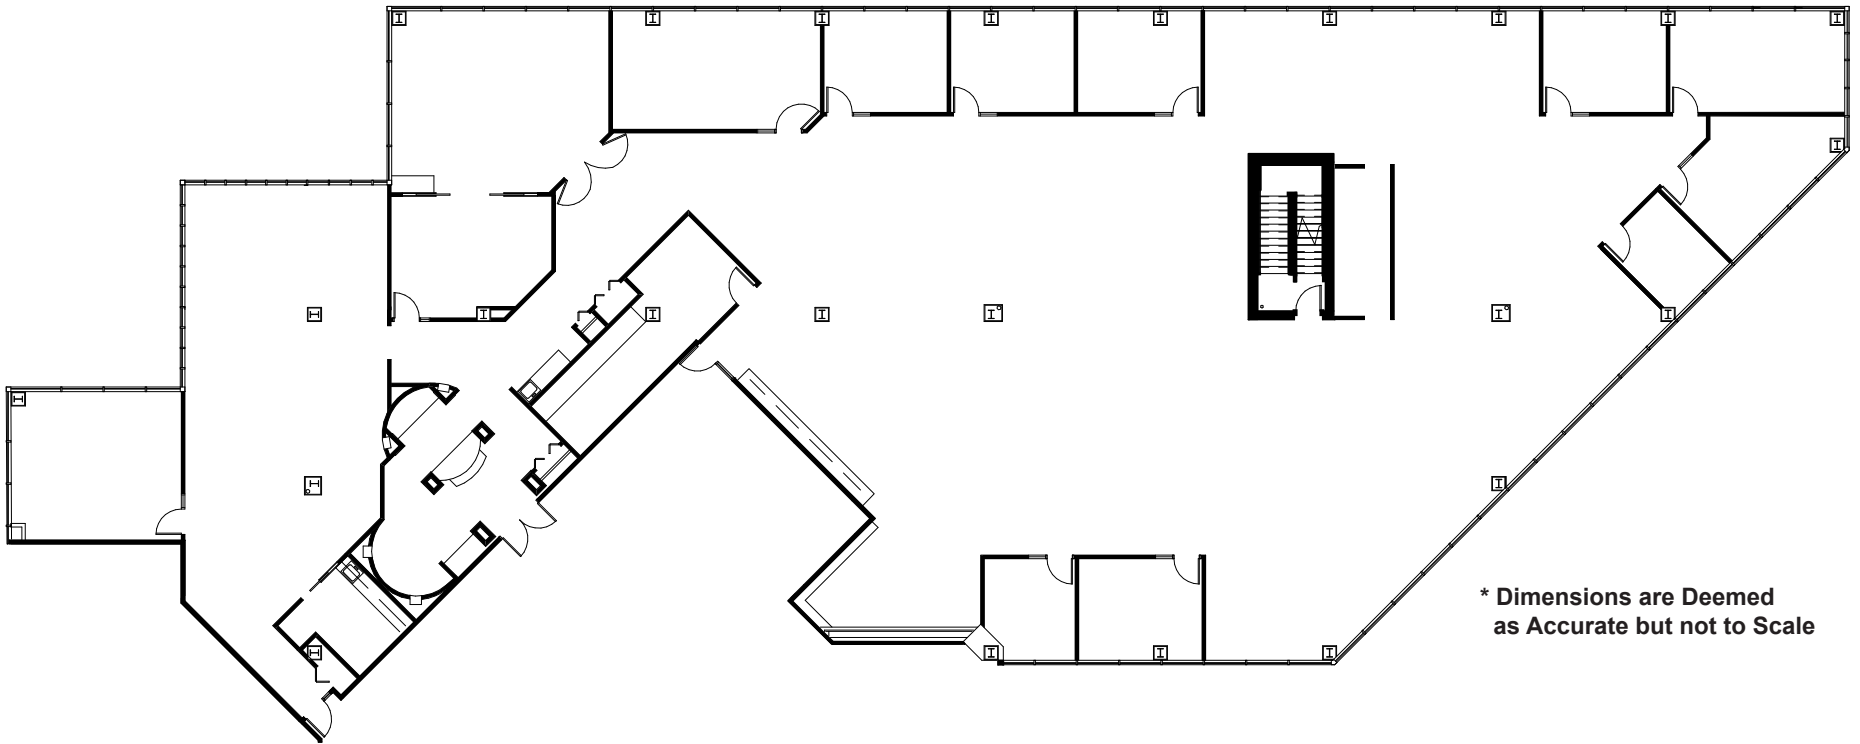

BROADWAY WEST

Suite 2000

As-Built 13,034 Sq. Ft.

* Dimensions are Deemed
as Accurate but not to Scale