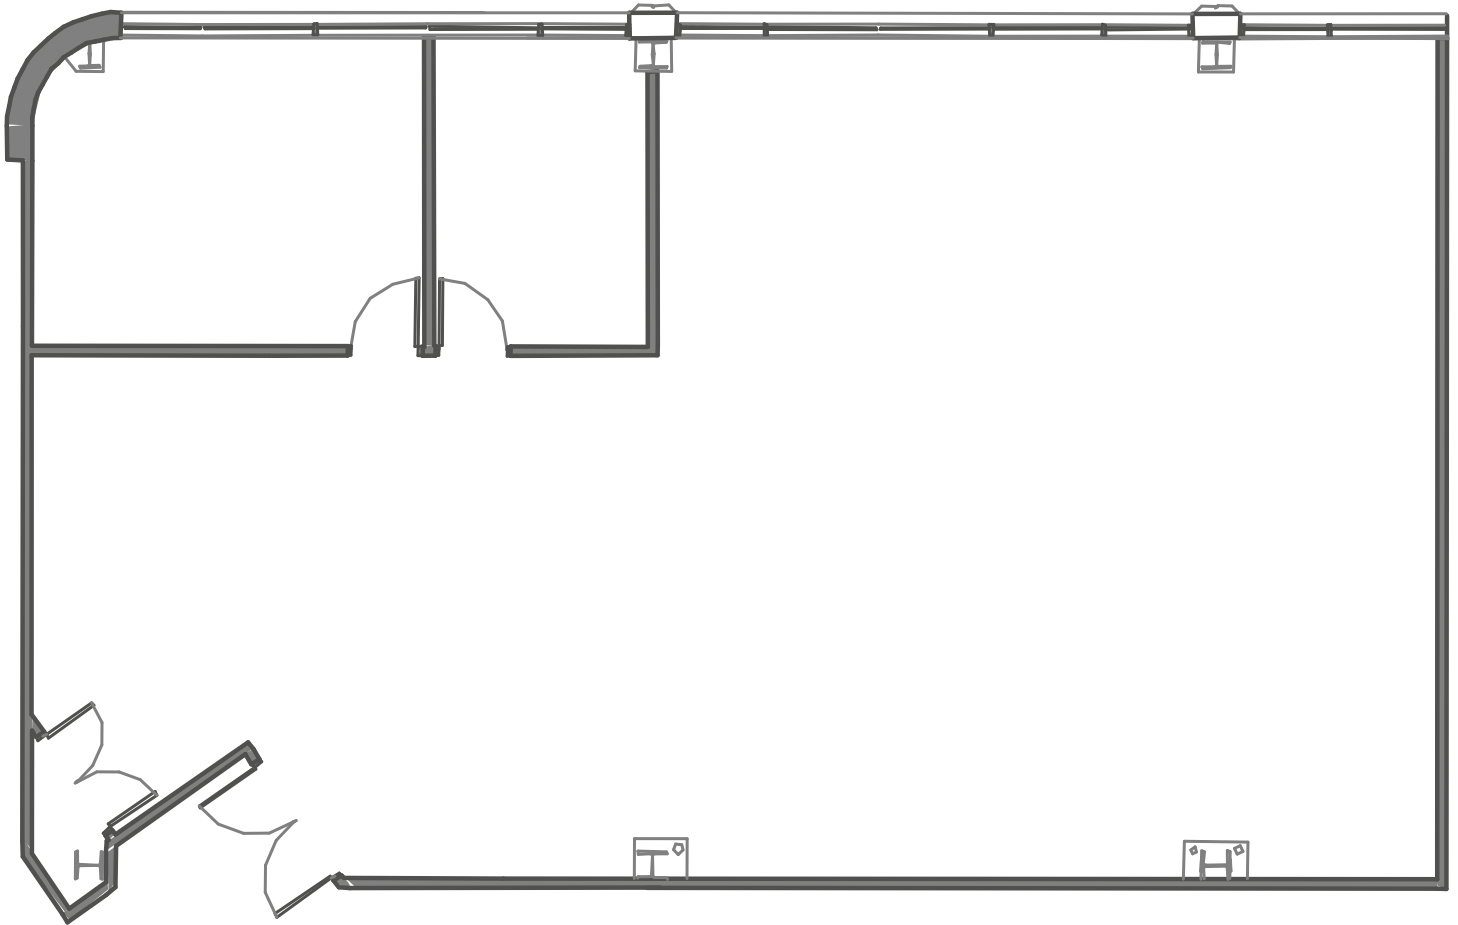

BROADWAY RIDGE

Suite 110

As-Built 2,791 Sq. Ft.

* Dimensions are Deemed
as Accurate but not to Scale