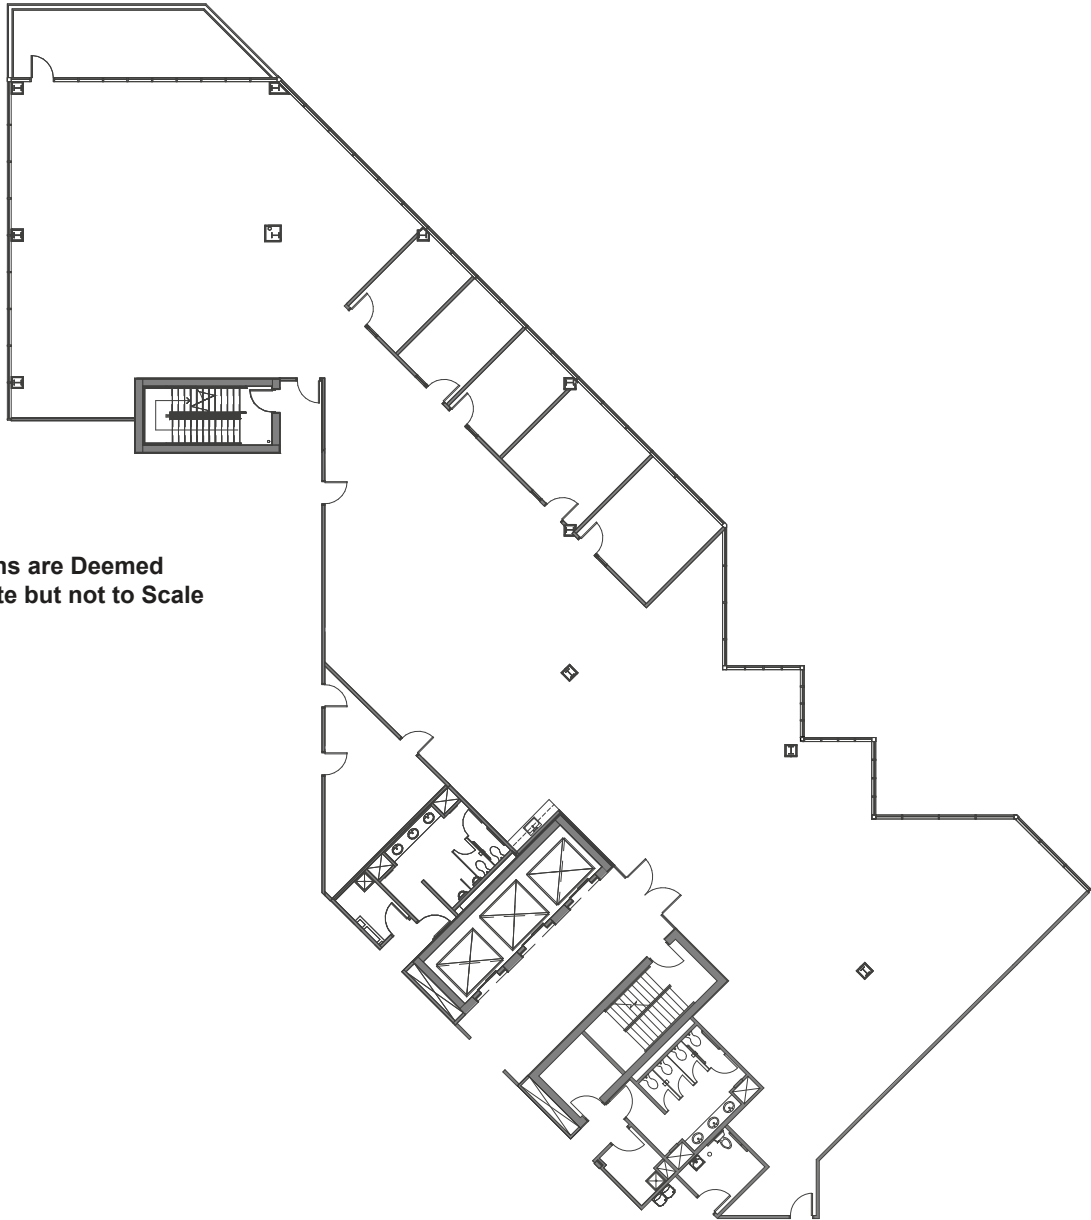

BROADWAY WEST

Suite 4250

As-Built 9,739 Sq. Ft.

* Dimensions are Deemed
as Accurate but not to Scale