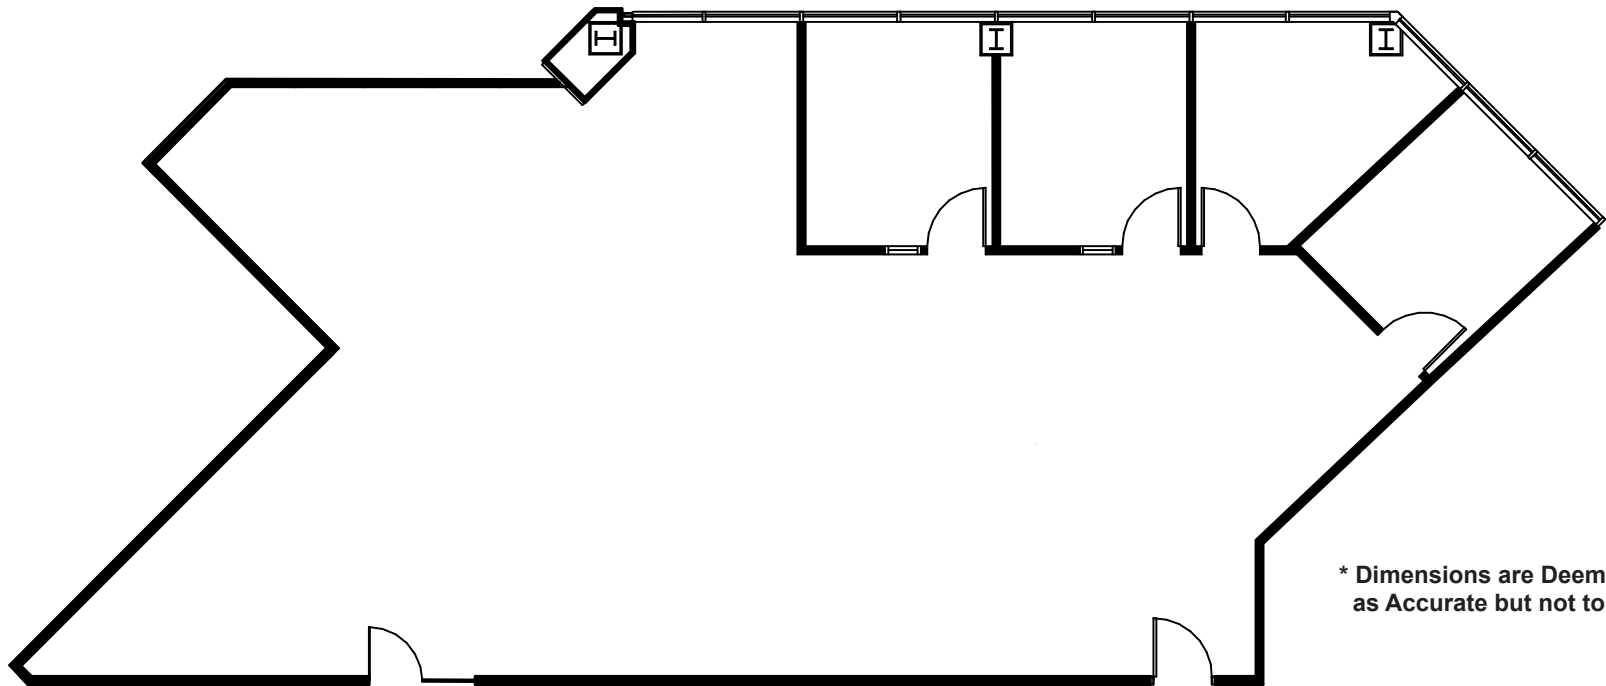

BROADWAY WEST

Suite 2650

As-Built 2,395 Sq. Ft.

* Dimensions are Deemed
as Accurate but not to Scale