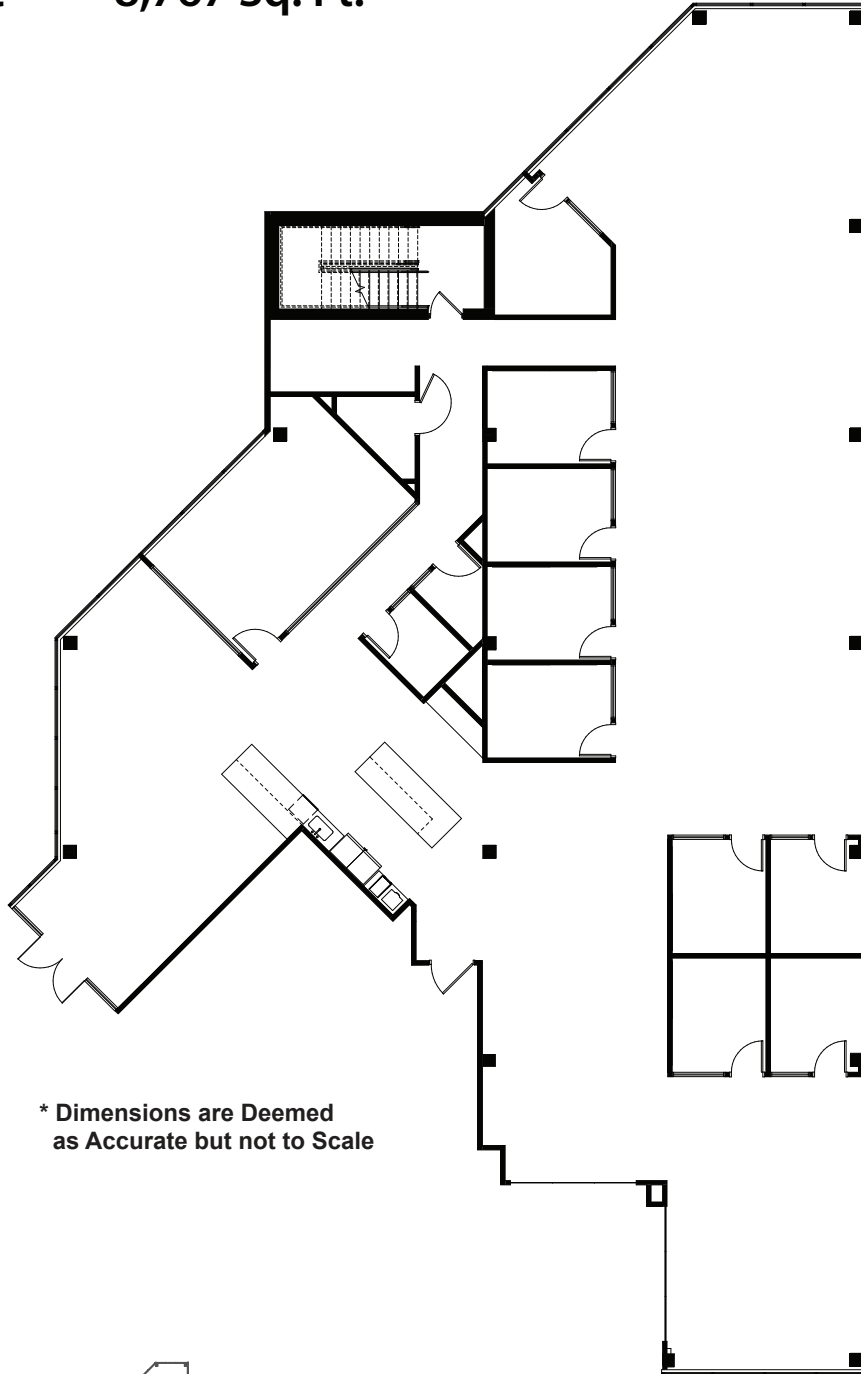

BROADWAY EAST

Suite 210

As-Built

8,767 Sq. Ft.

* Dimensions are Deemed
as Accurate but not to Scale