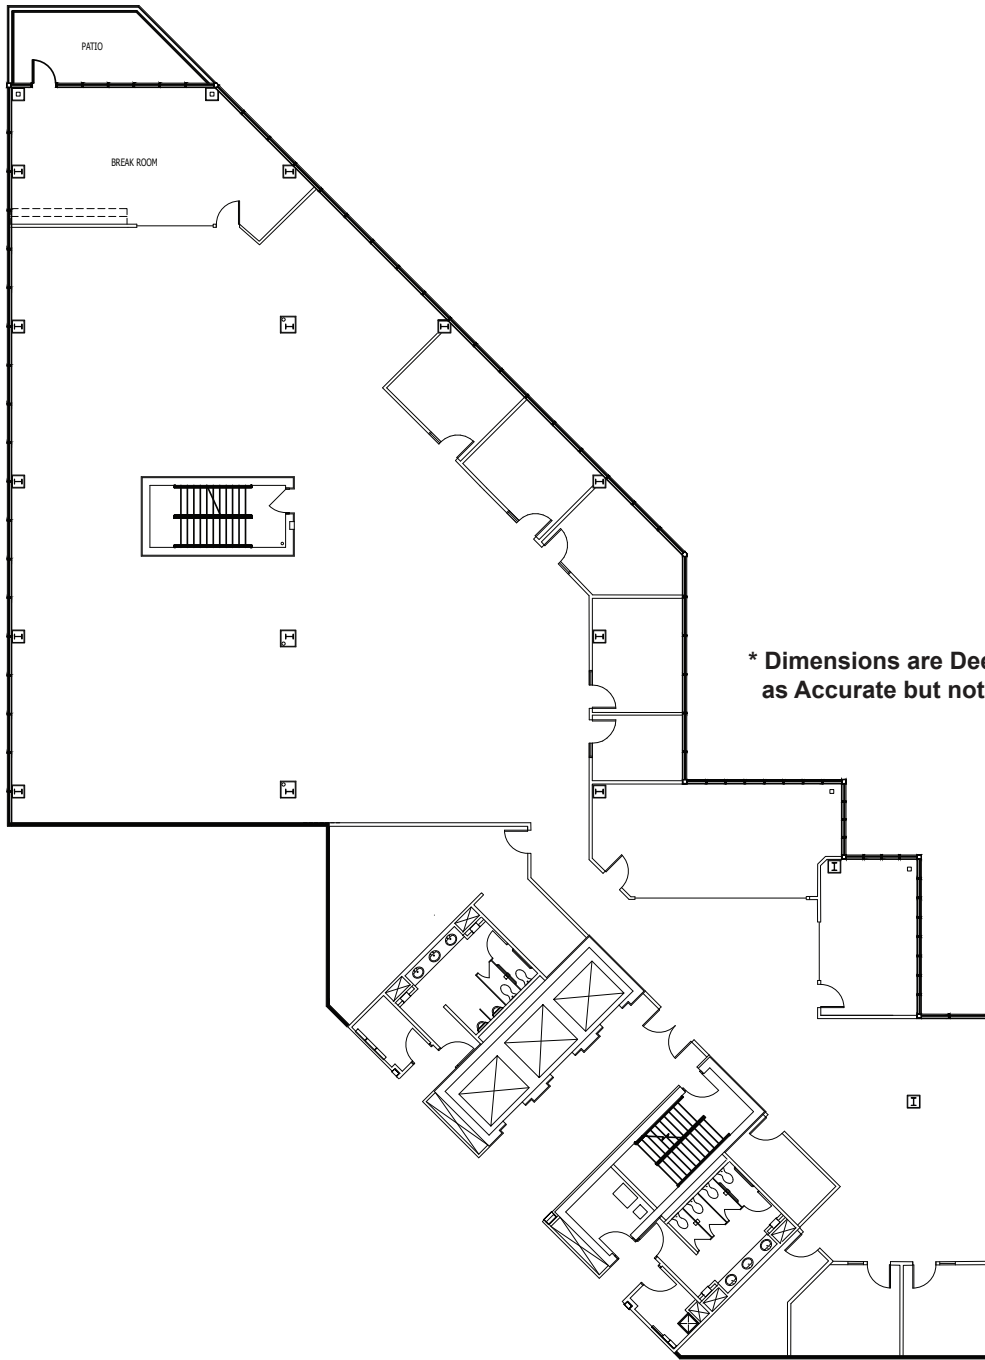

BROADWAY WEST

Suite 3100

As-Built 10,863 Sq. Ft.

* Dimensions are Deemed
as Accurate but not to Scale