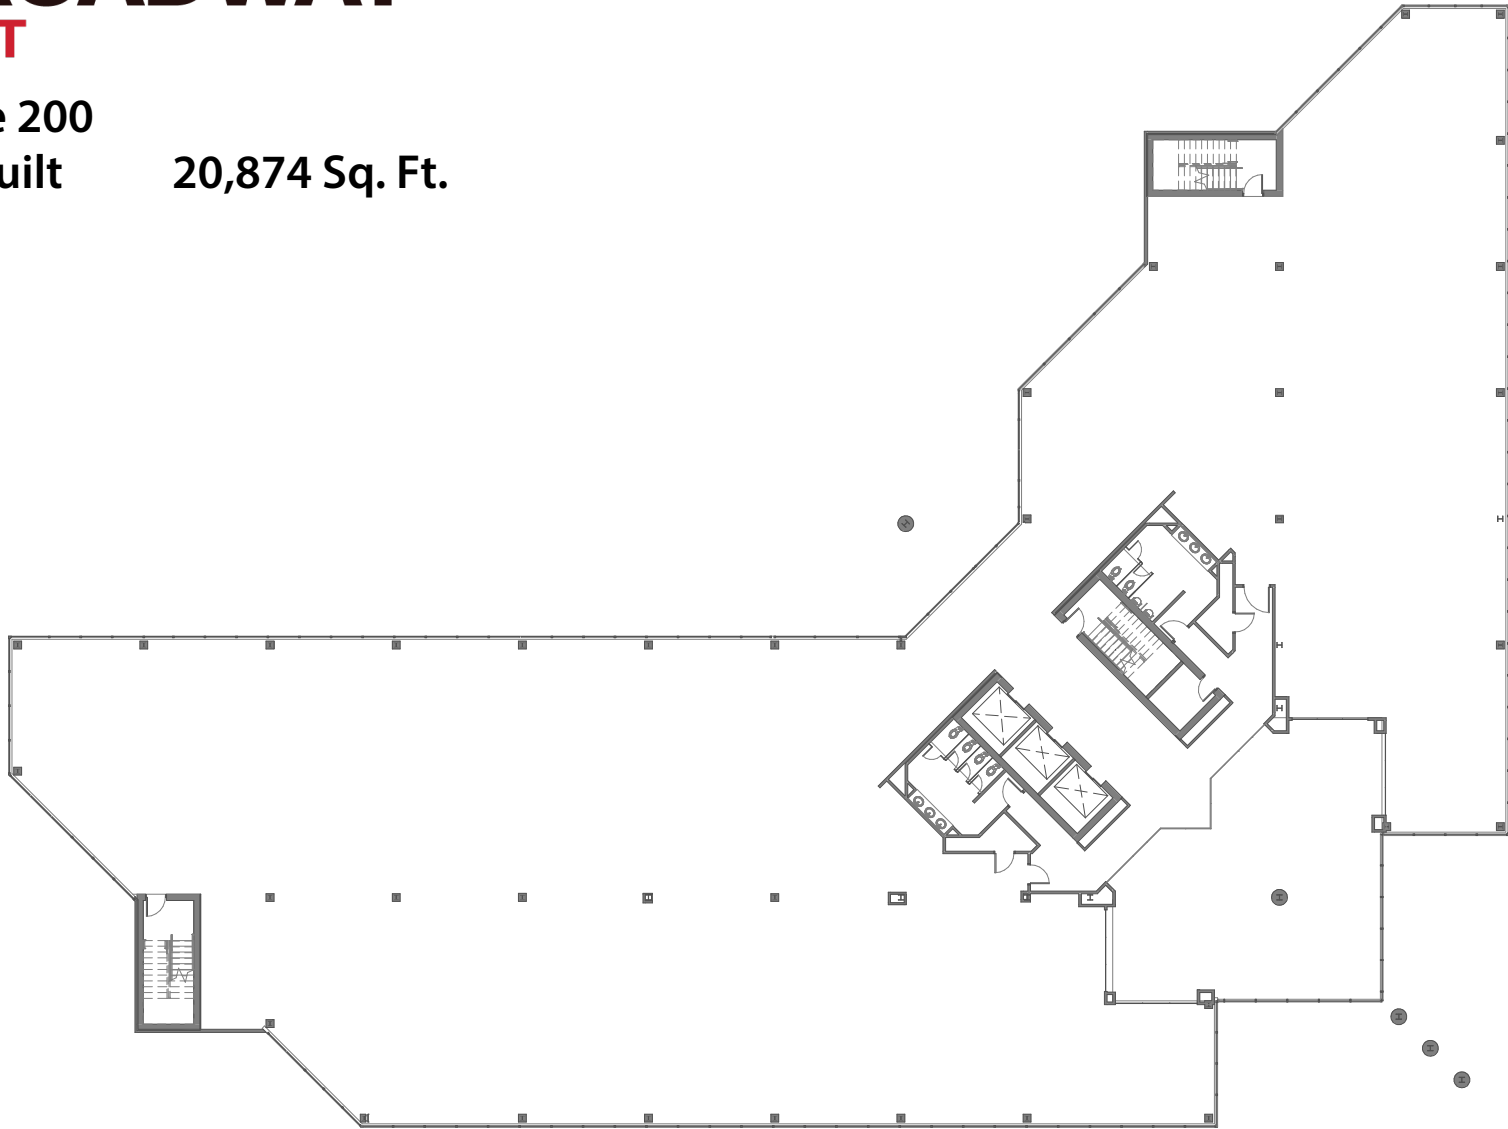

BROADWAY EAST

Suite 200

As-Built 20,874 Sq. Ft.

* Dimensions are Deemed
as Accurate but not to Scale