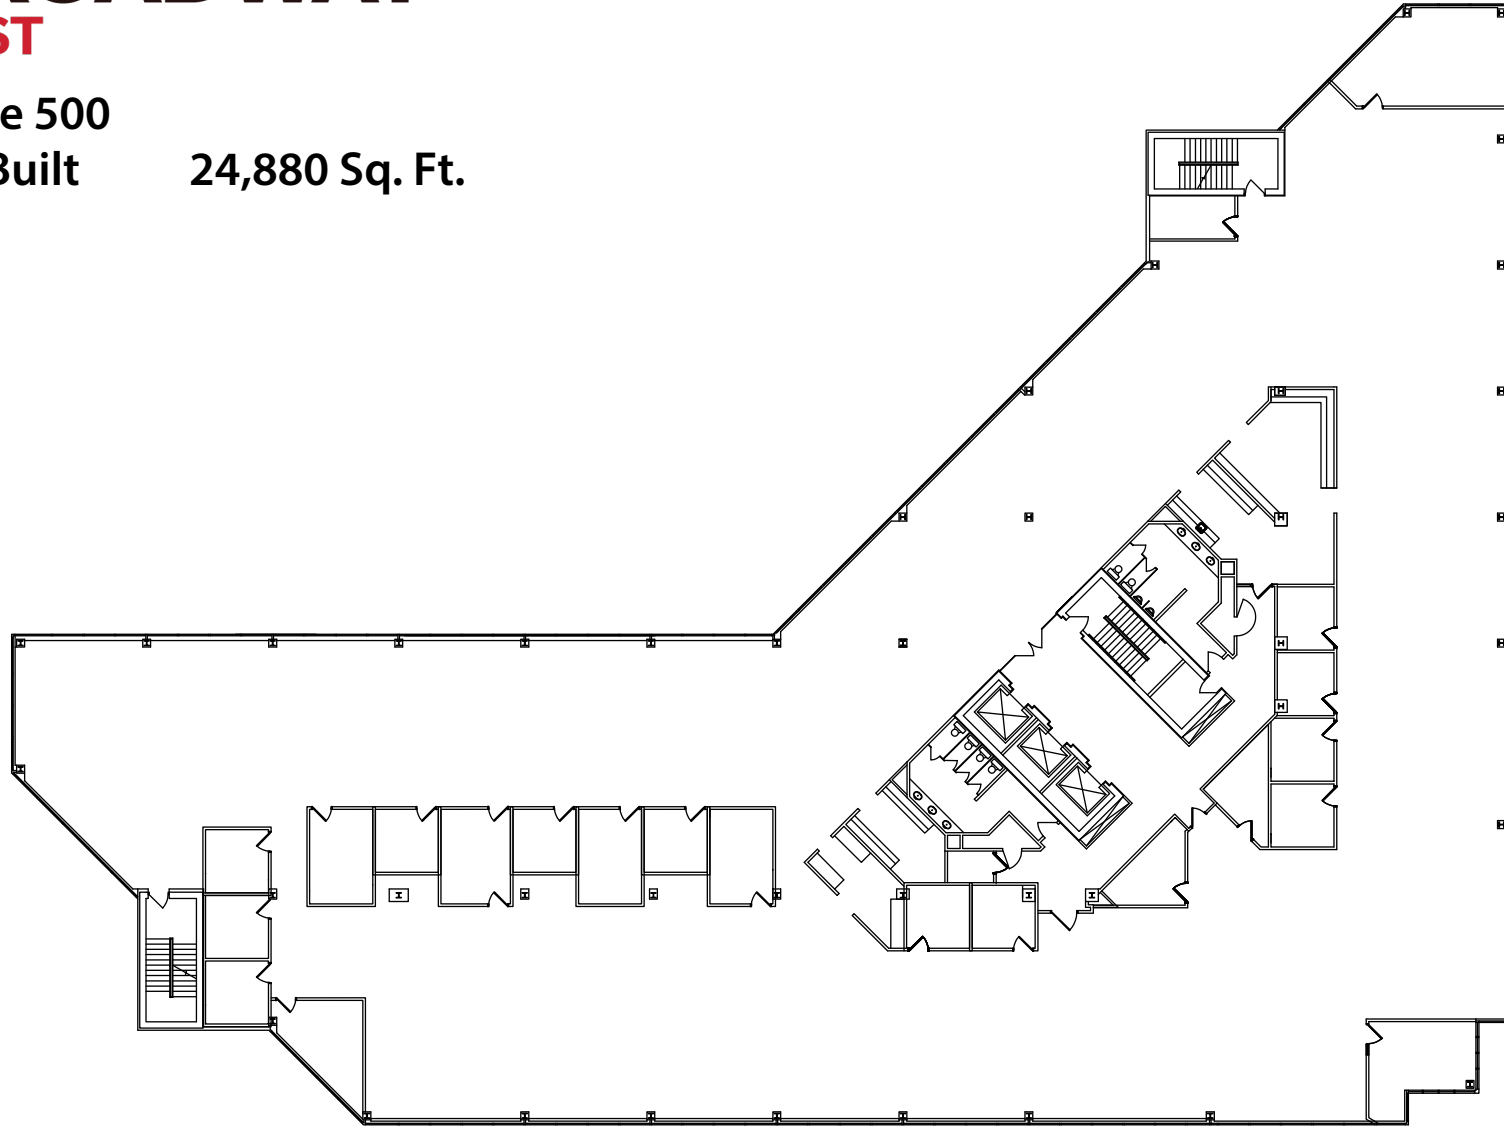

# BROADWAY EAST

Suite 500

As-Built

24,880 Sq. Ft.

\* Dimensions are Deemed  
as Accurate but not to Scale