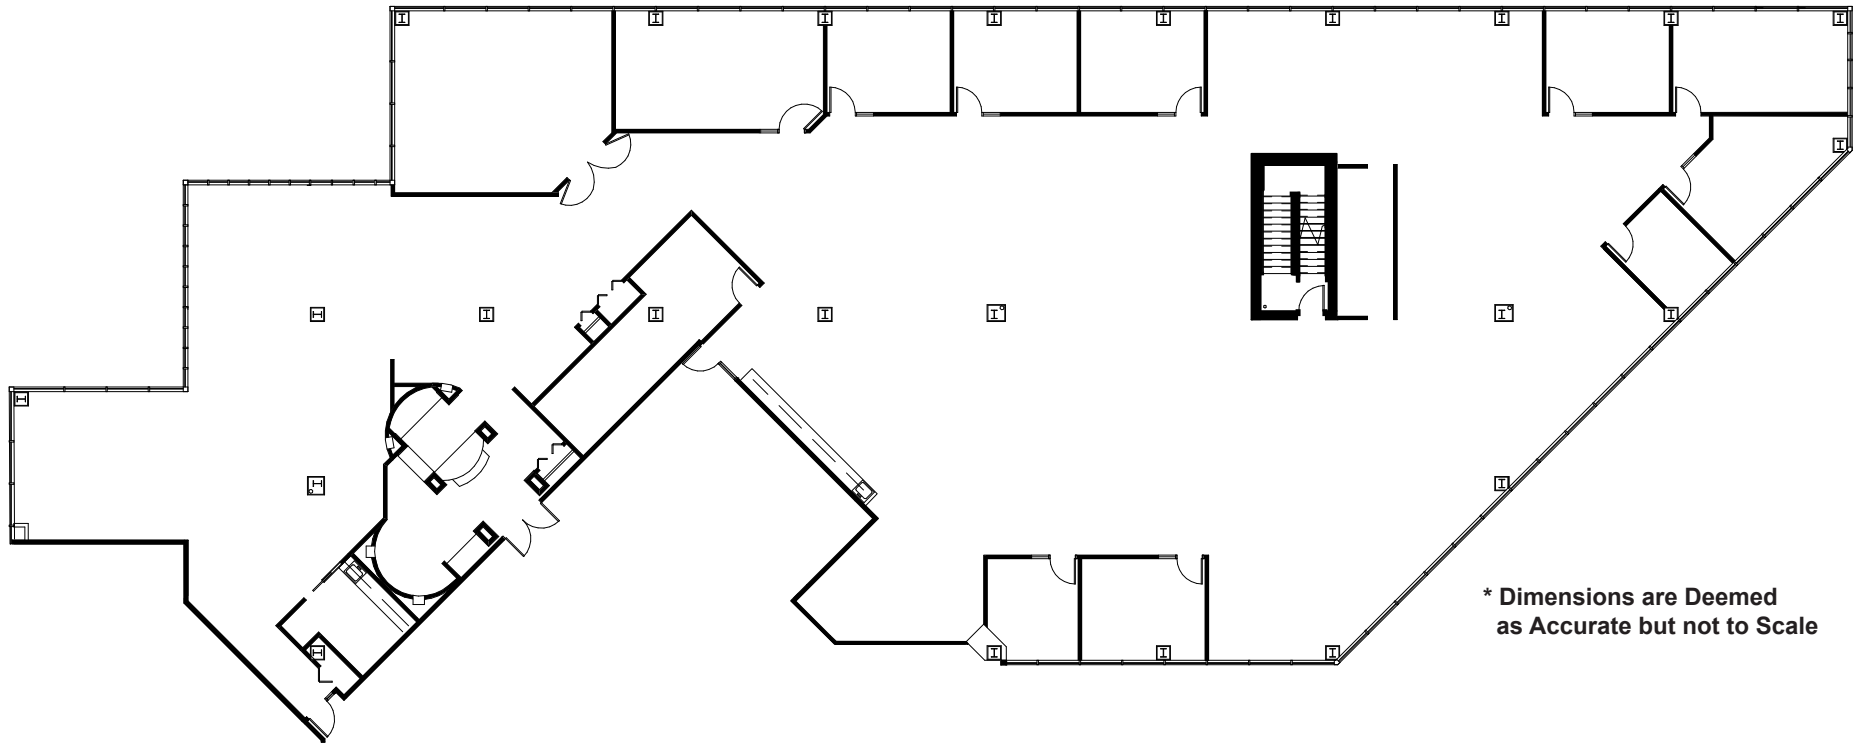

BROADWAY WEST

Suite 2000

As-Built 13,034 Sq. Ft.

* Dimensions are Deemed
as Accurate but not to Scale