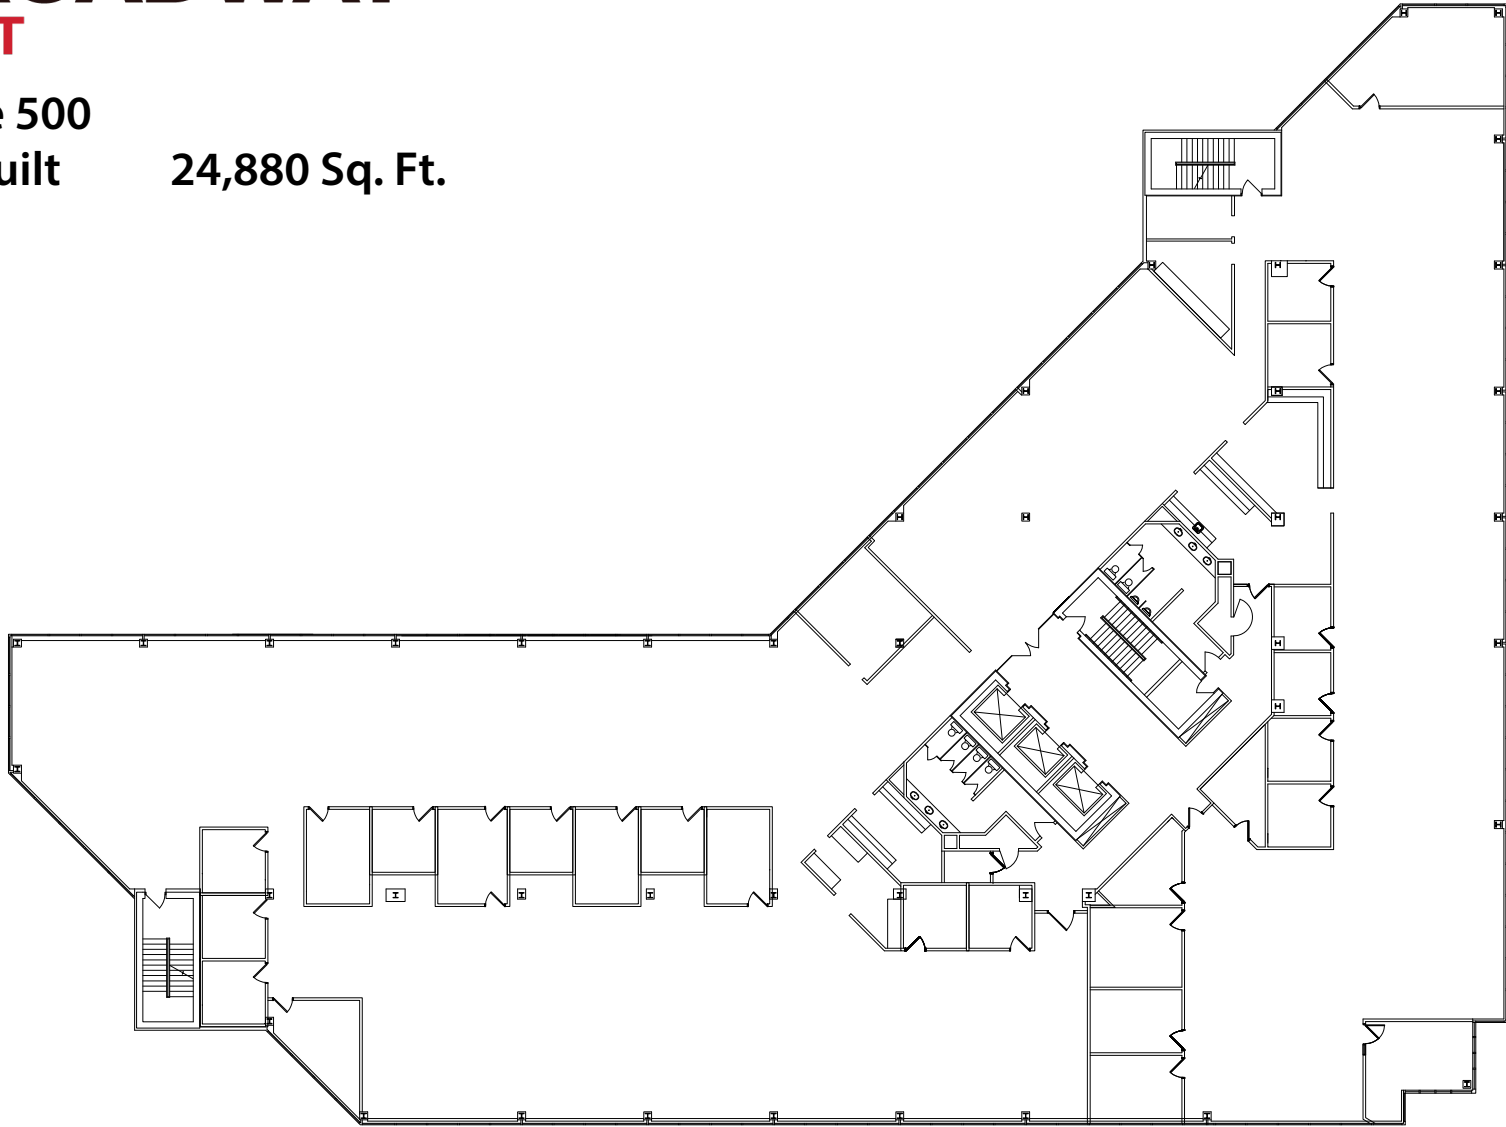

BROADWAY EAST

Suite 500

As-Built

24,880 Sq. Ft.

* Dimensions are Deemed
as Accurate but not to Scale