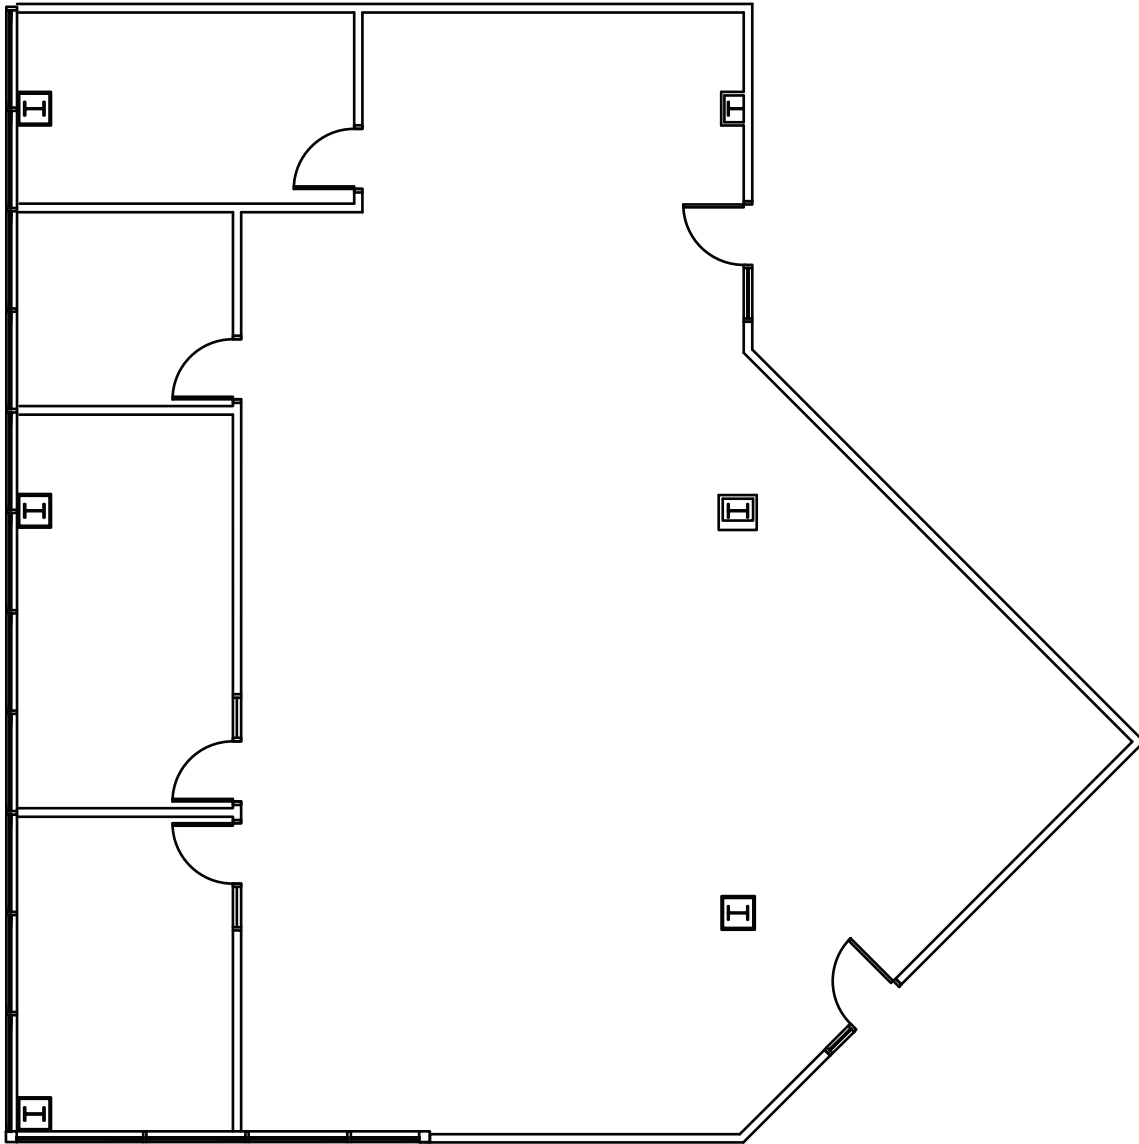

BROADWAY WEST

Suite 1200

As-Built 2,840 Sq. Ft.

* Dimensions are Deemed
as Accurate but not to Scale

OWNED & MANAGED BY

LEASED BY