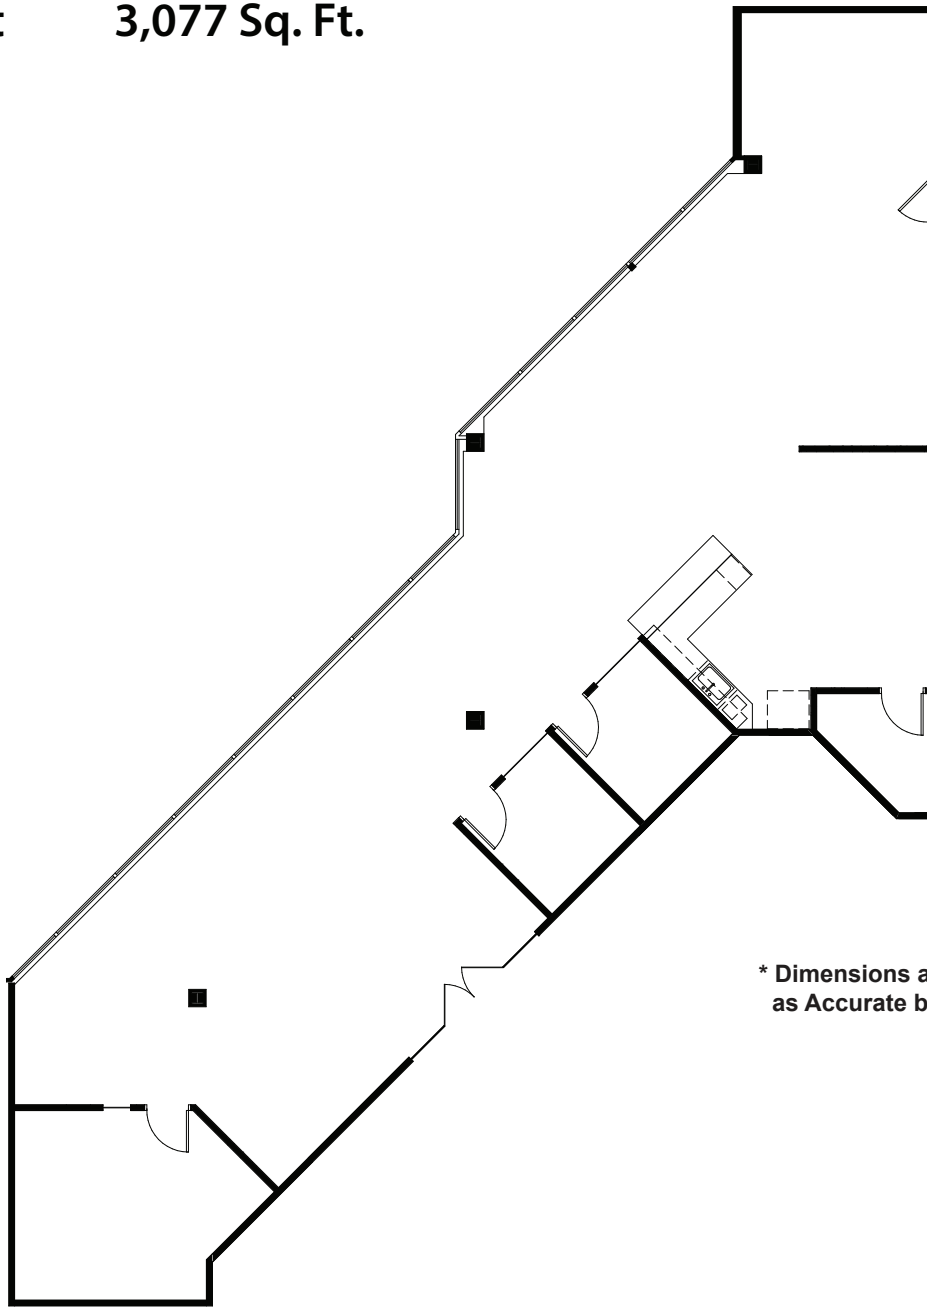

BROADWAY EAST

Suite 400

As-Built

3,077 Sq. Ft.

* Dimensions are Deemed
as Accurate but not to Scale

OWNED & MANAGED BY

LEASED BY