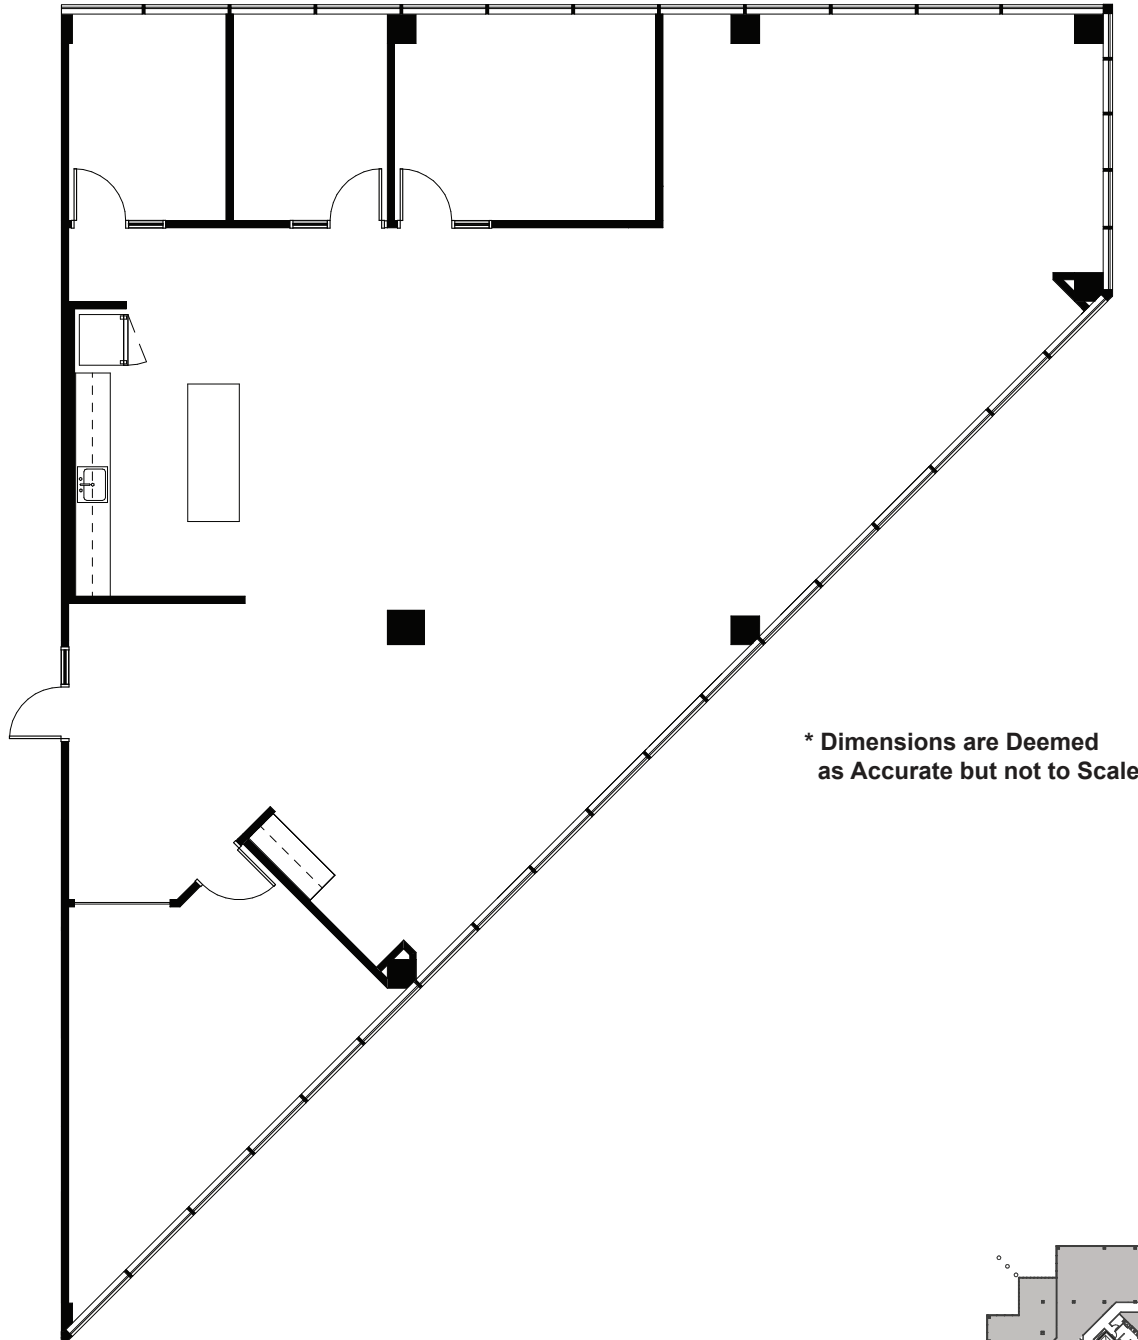

BROADWAY WEST

Spec Suite 2400

Floor Plan 3,283 Sq. Ft.

* Dimensions are Deemed
as Accurate but not to Scale

OWNED & MANAGED BY

LEASED BY