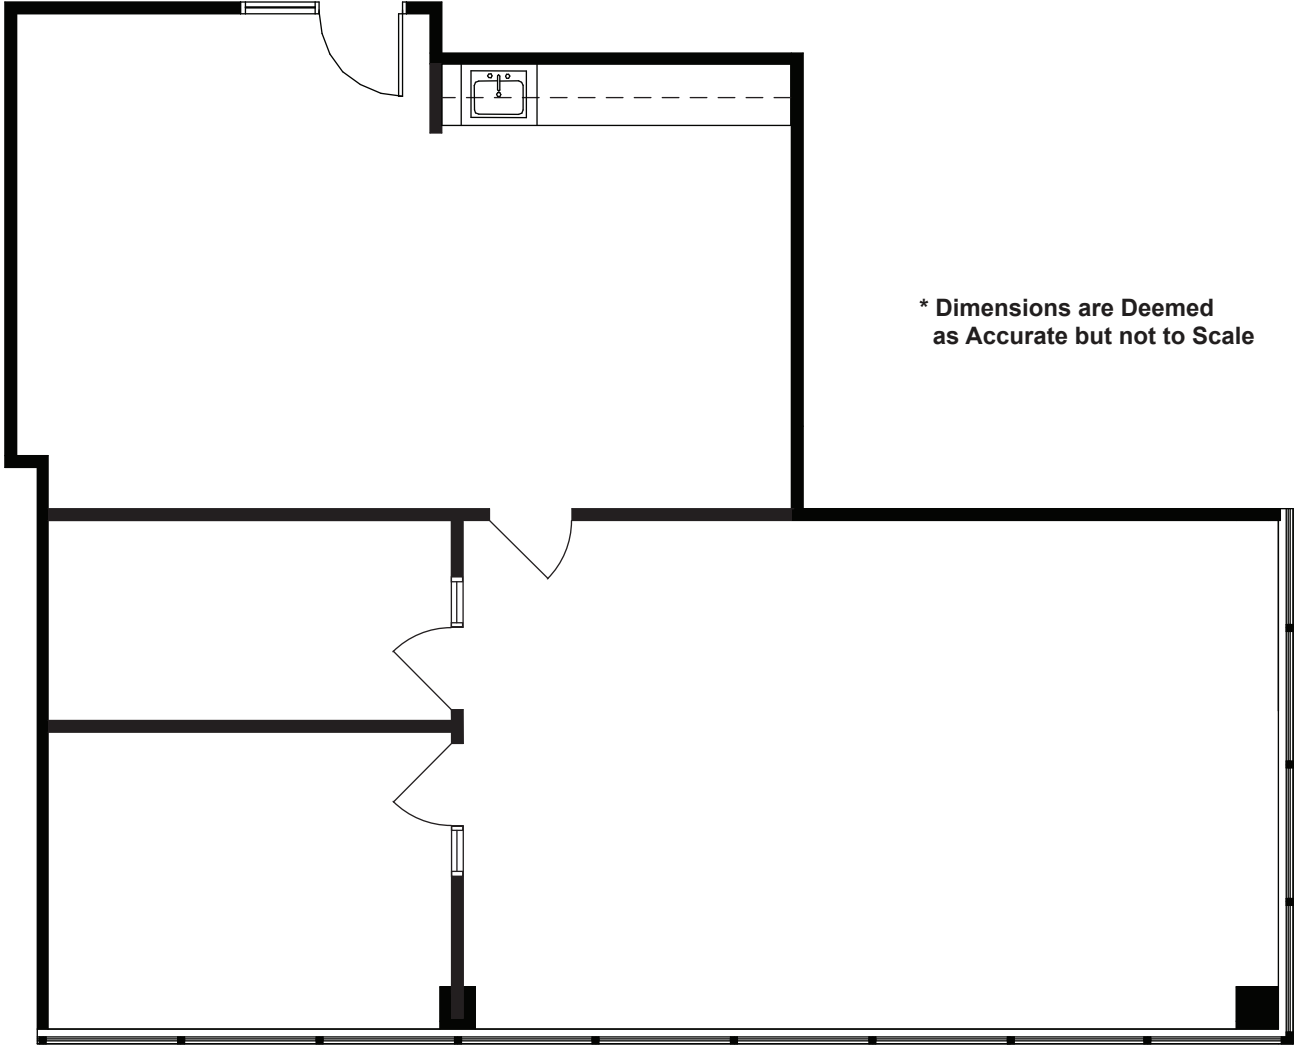

# BROADWAY EAST

Suite 100

As-Built 1,612 Sq. Ft.

\* Dimensions are Deemed  
as Accurate but not to Scale

OWNED & MANAGED BY

LEASED BY