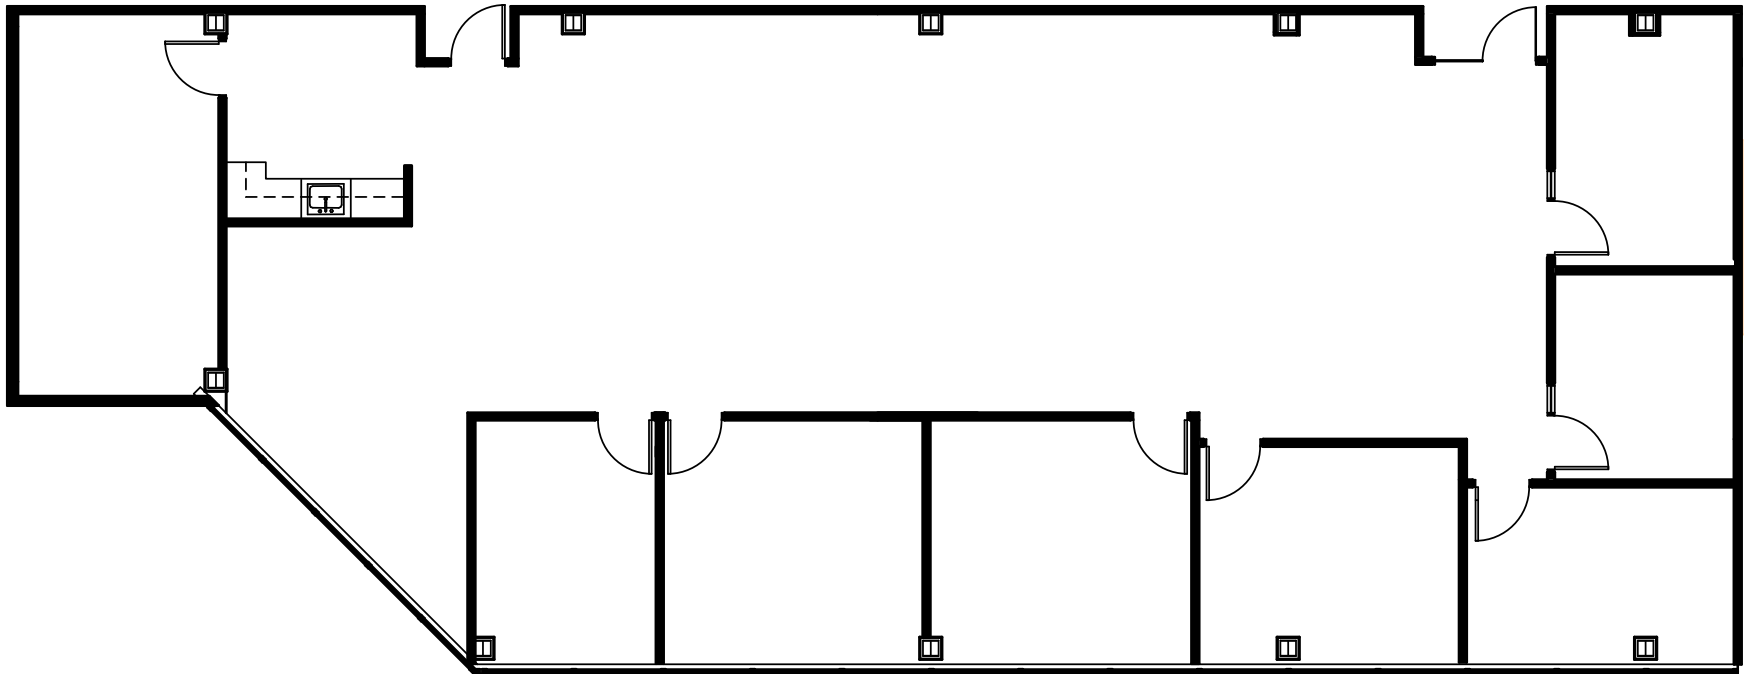

BROADWAY EAST

Suite 430

As-Built 3,839 Sq. Ft.

* Dimensions are Deemed
as Accurate but not to Scale

OWNED & MANAGED BY

LEASED BY