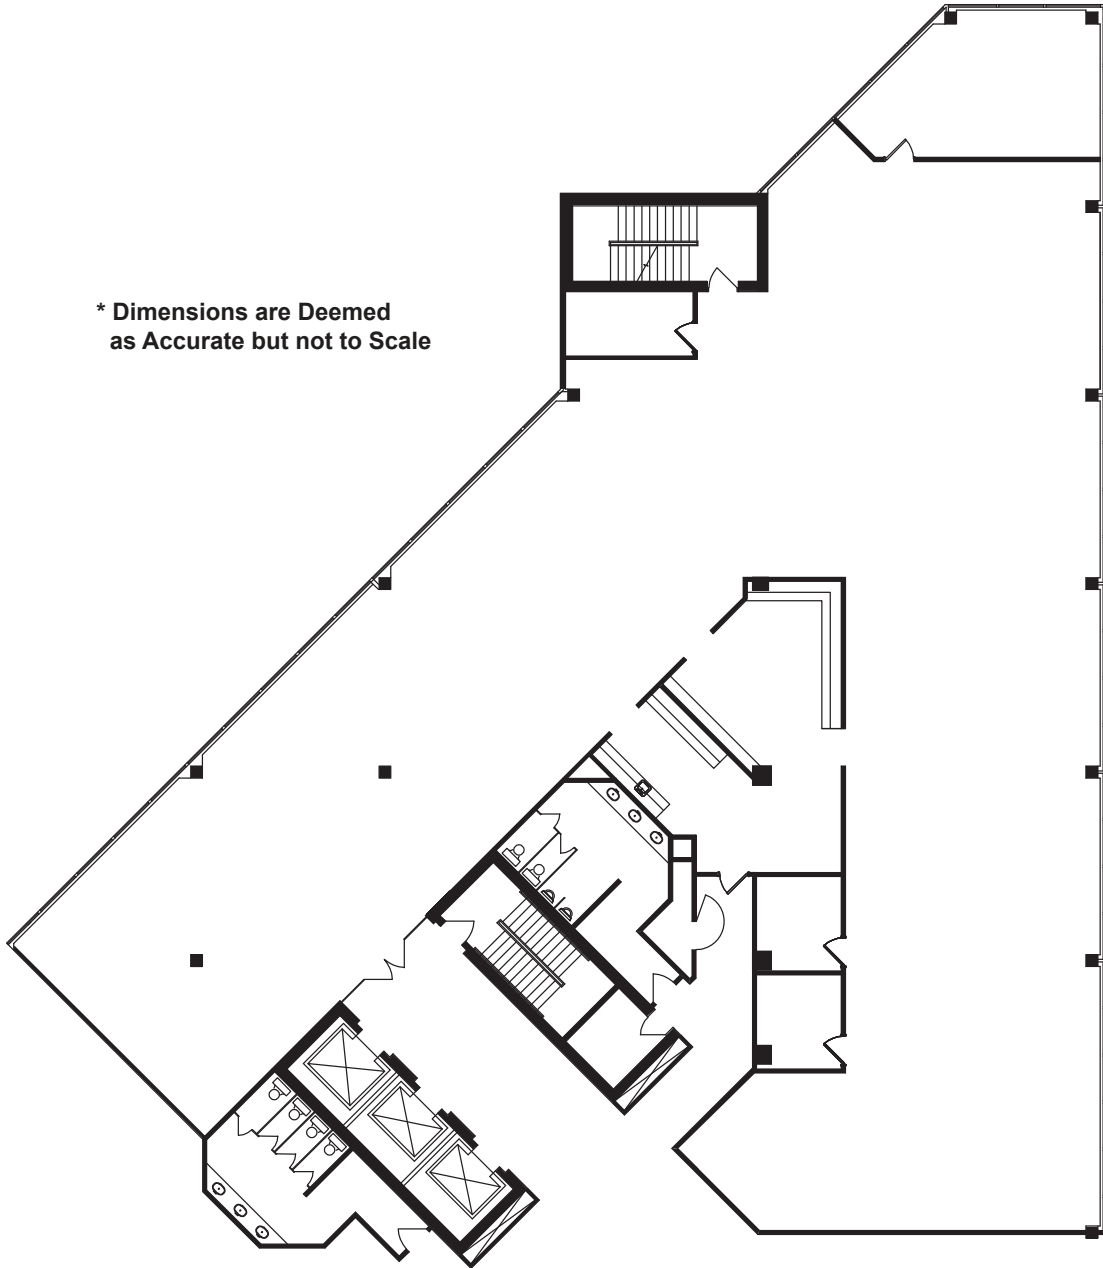

BROADWAY EAST

Suite 510

As-Built

9,217 Sq. Ft.

* Dimensions are Deemed
as Accurate but not to Scale

OWNED & MANAGED BY

LEASED BY