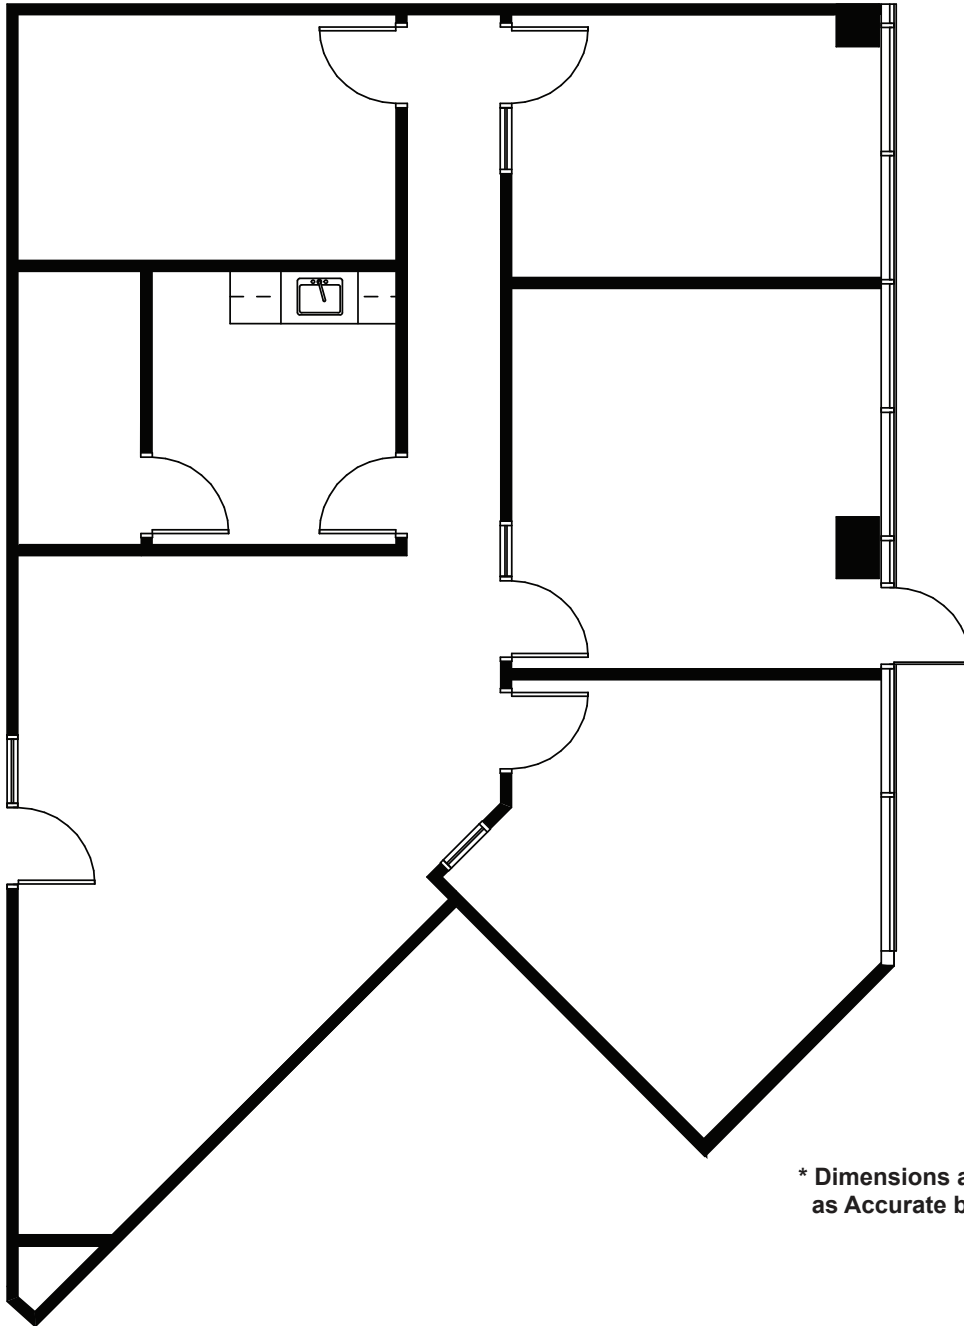

BROADWAY WEST

Suite 6250

As-Built 1,643 Sq. Ft.

* Dimensions are Deemed
as Accurate but not to Scale

OWNED & MANAGED BY

LEASED BY