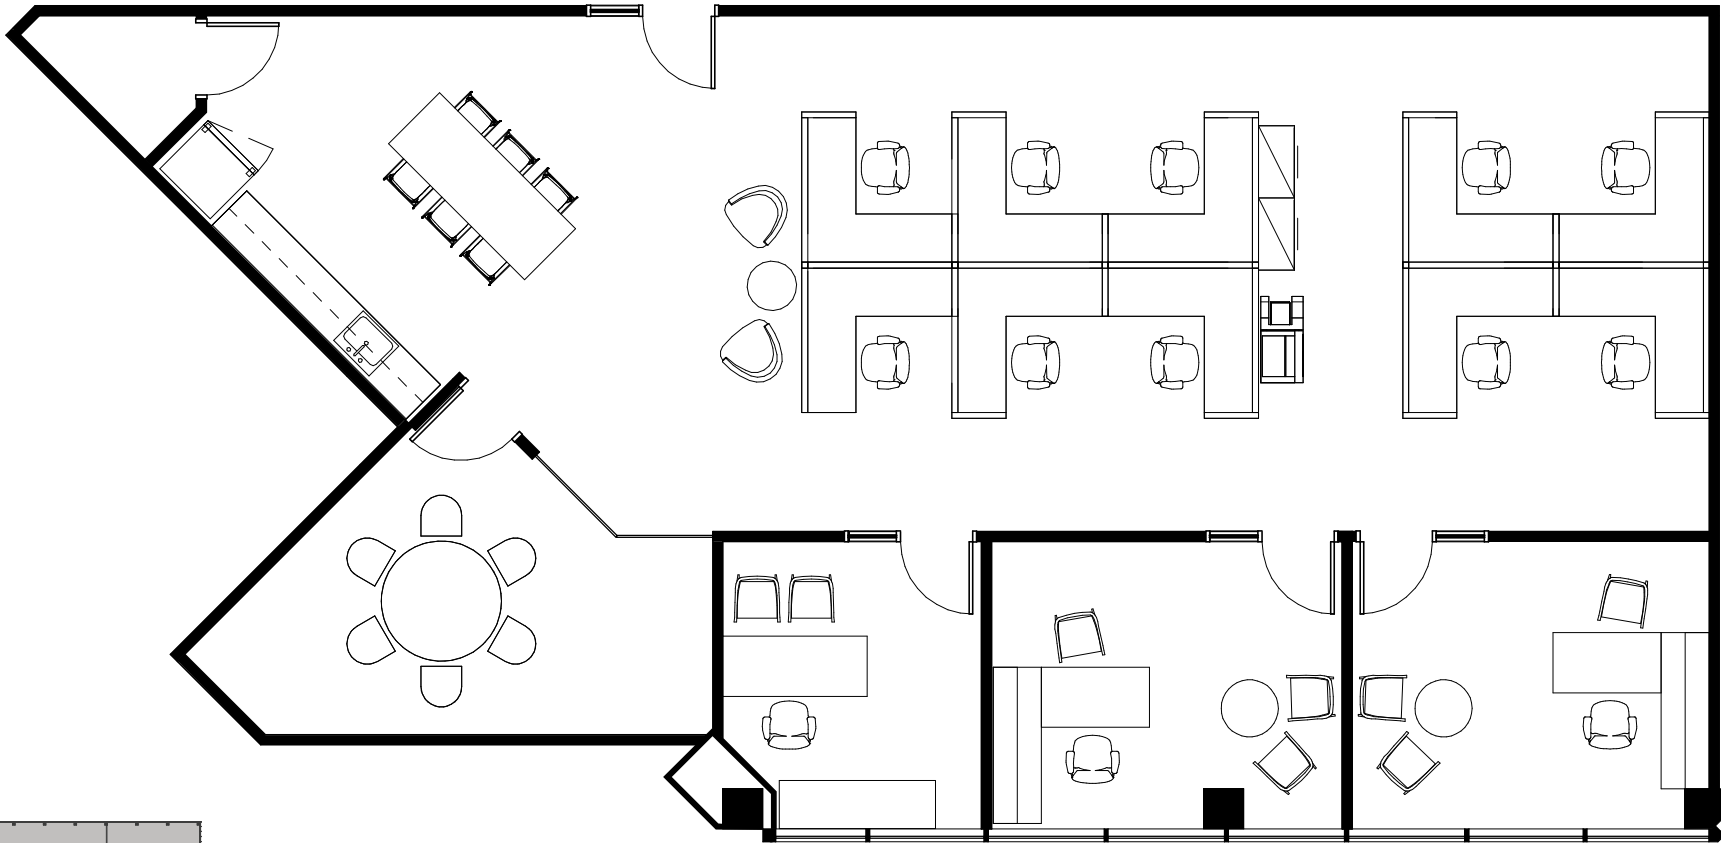

BROADWAY WEST

Spec Suite 2500

Space Plan 2,354 Sq. Ft.

* Dimensions are Deemed
as Accurate but not to Scale

OWNED & MANAGED BY

LEASED BY