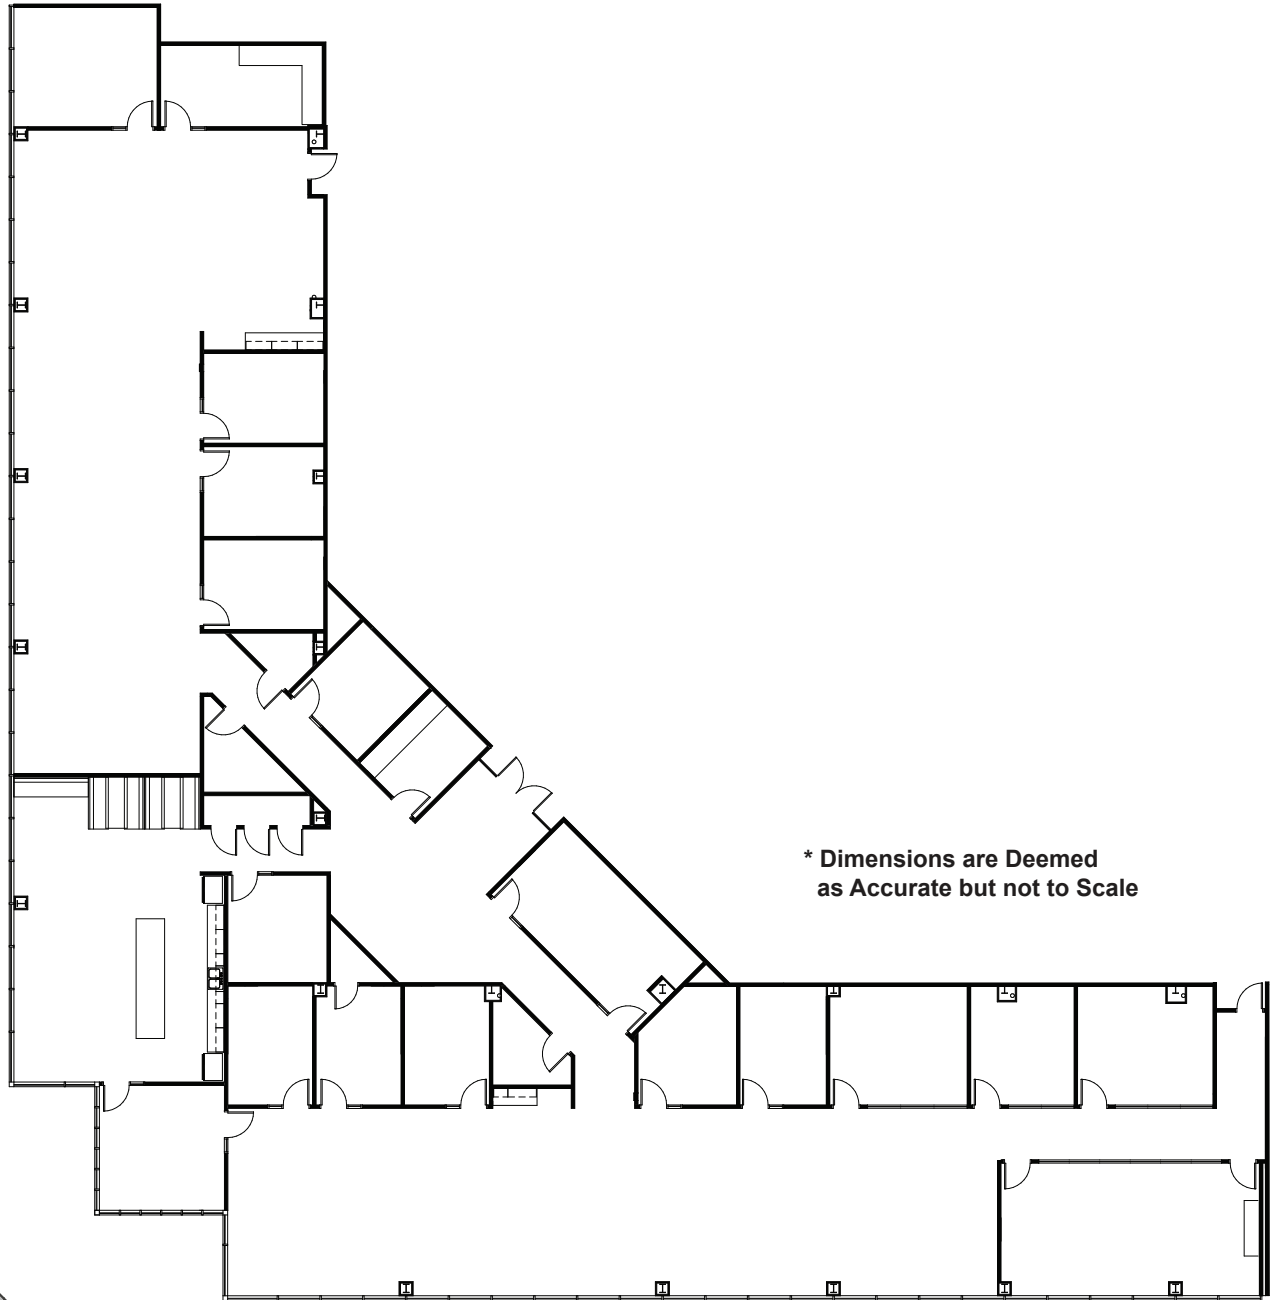

# BROADWAY WEST

Suite 4500

As-Built      11,763 Sq. Ft.

OWNED & MANAGED BY

LEASED BY