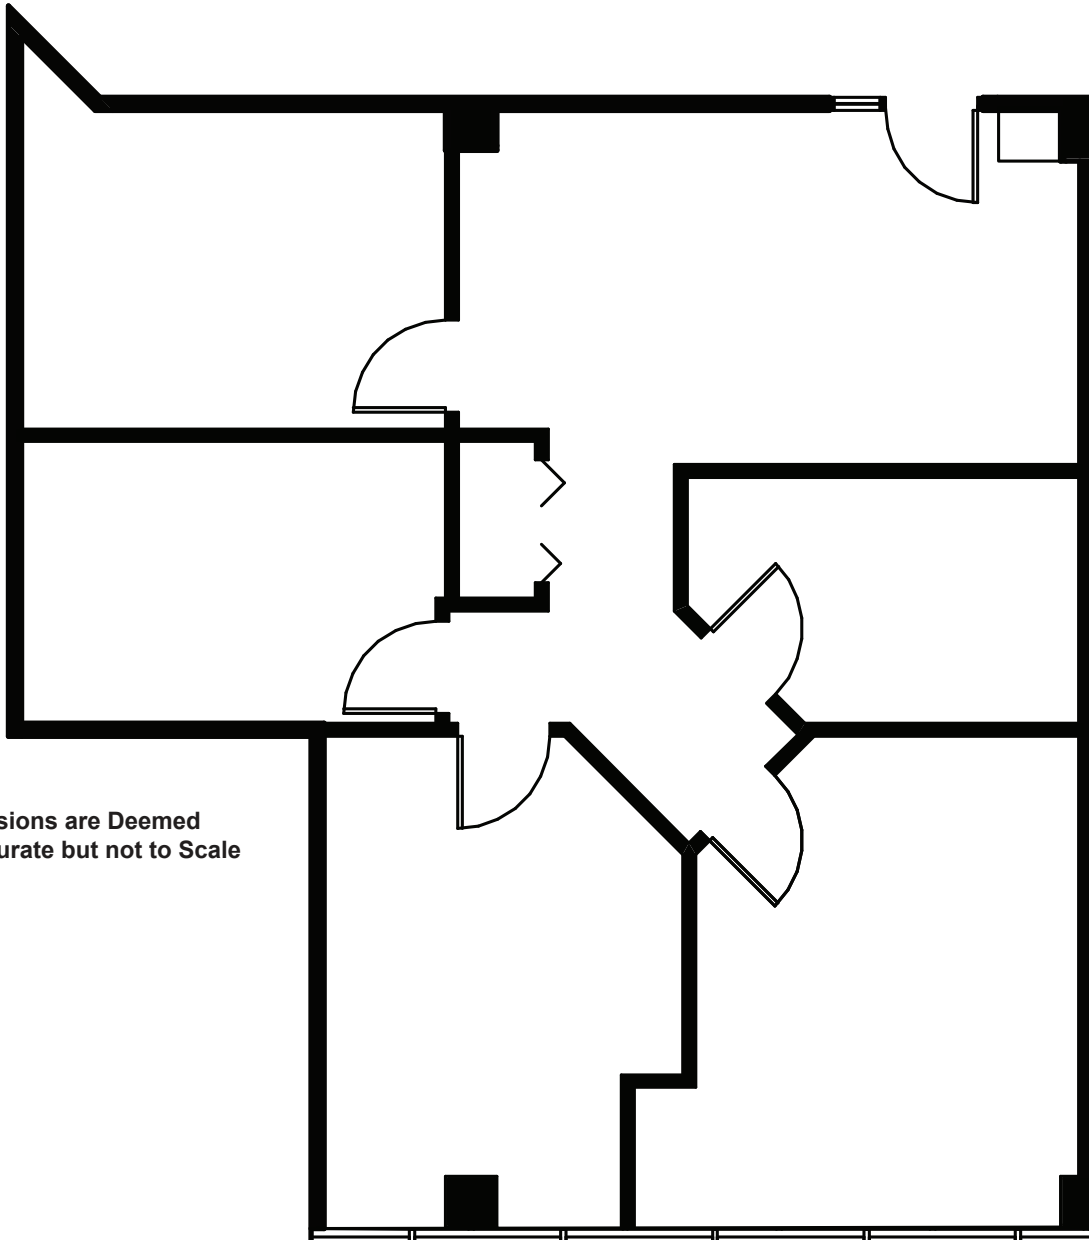

BROADWAY WEST

Suite 1725

As-Built 1,293 Sq. Ft.

* Dimensions are Deemed
as Accurate but not to Scale

OWNED & MANAGED BY

LEASED BY