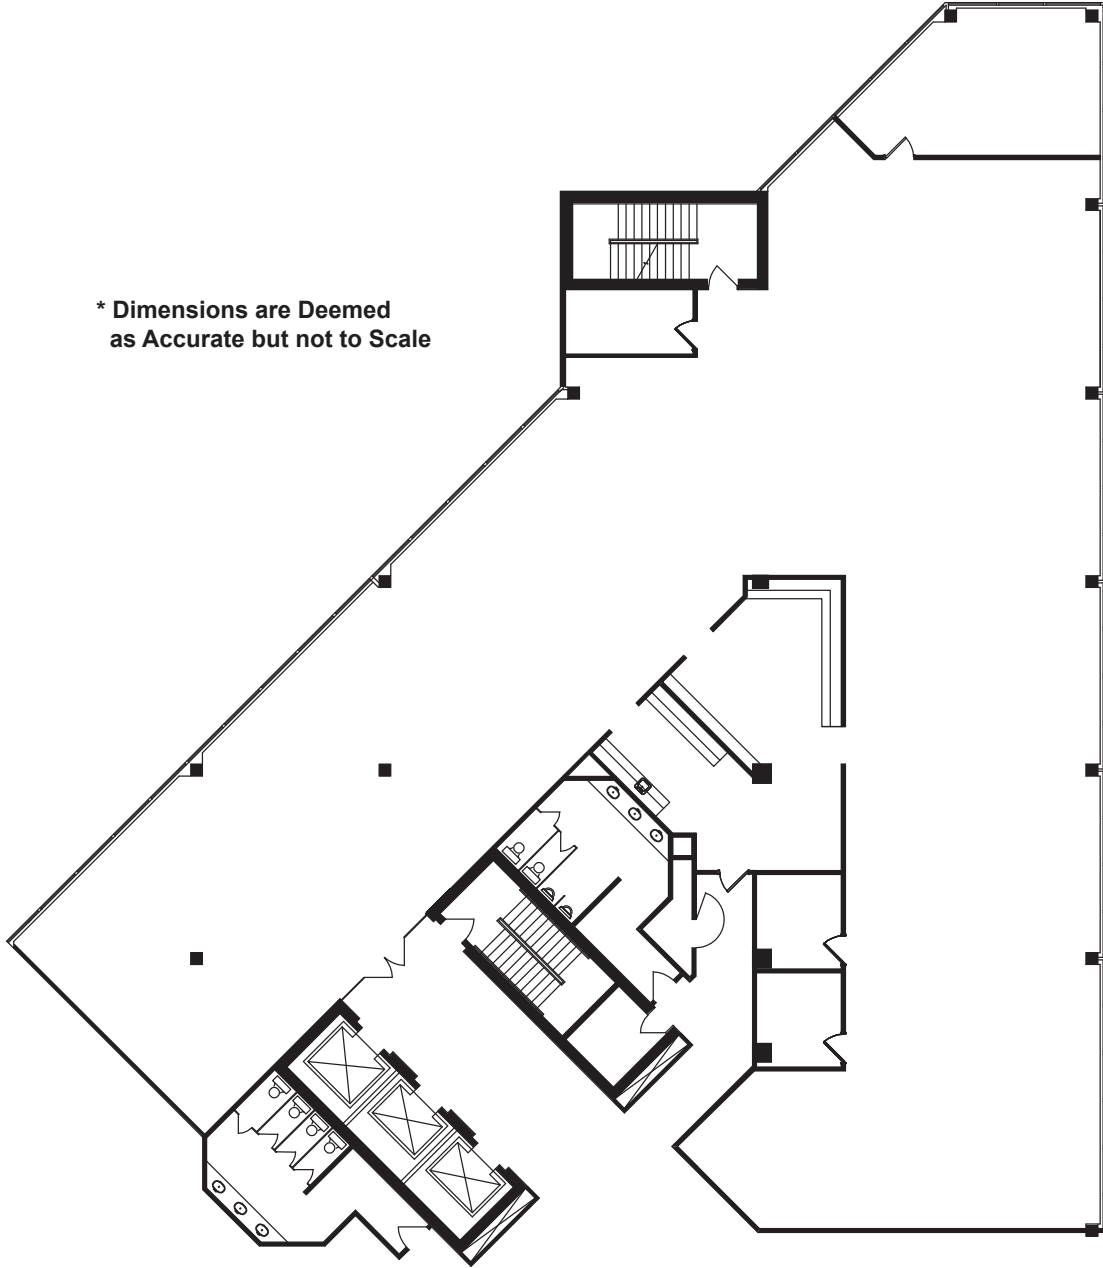

BROADWAY EAST

Suite 510

As-Built

9,217 Sq. Ft.

* Dimensions are Deemed
as Accurate but not to Scale

OWNED & MANAGED BY

LEASED BY