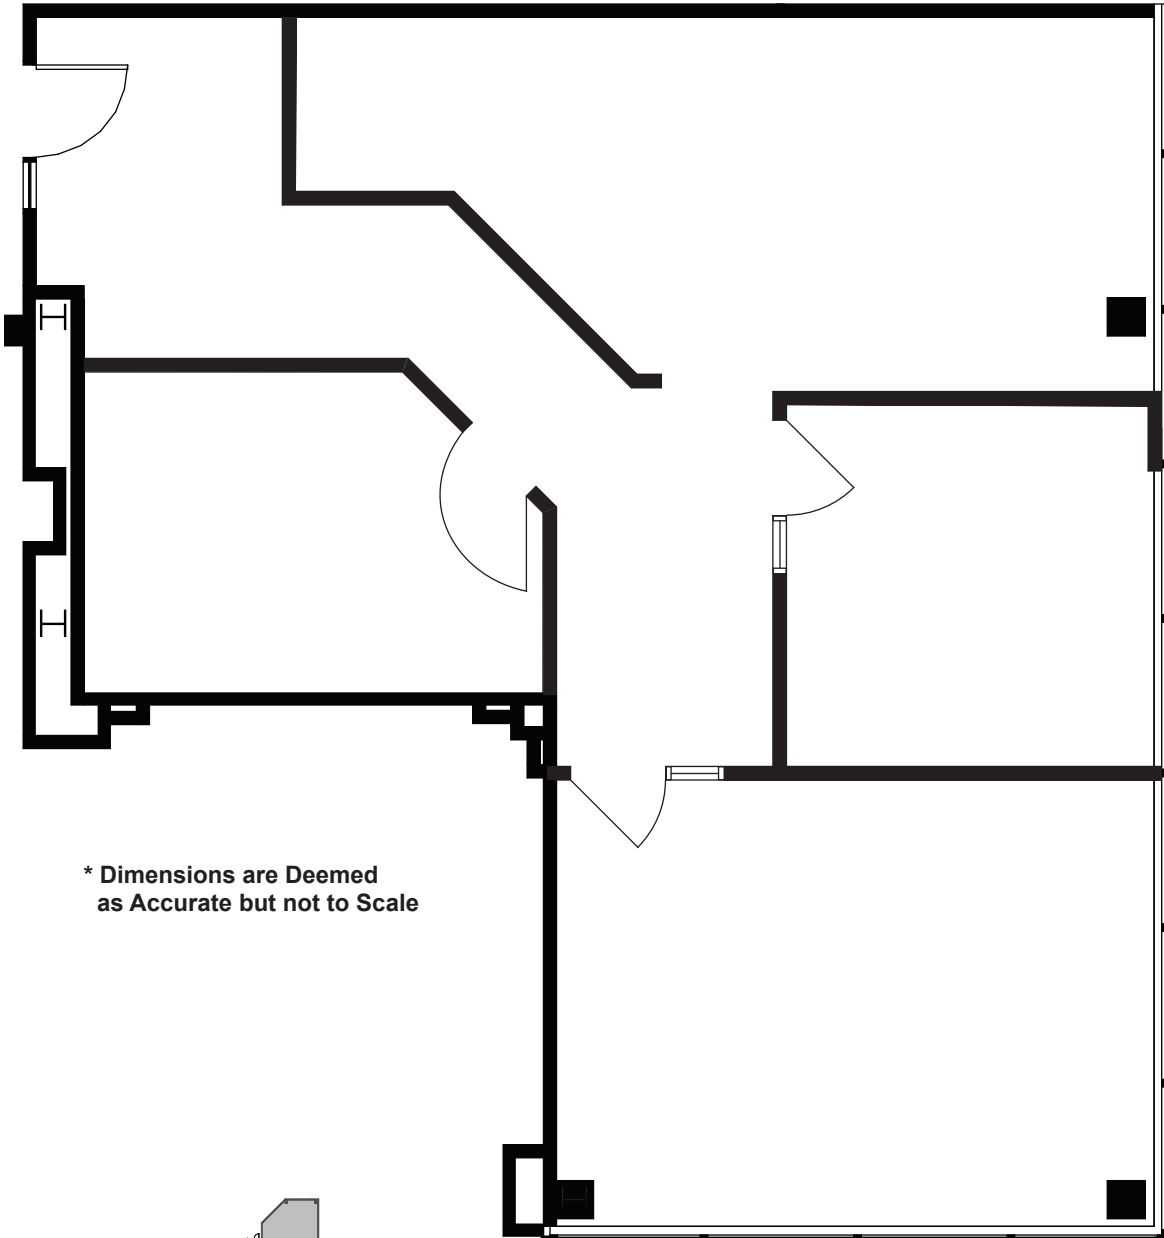

BROADWAY EAST

Suite 160

As-Built 1,390 Sq. Ft.

* Dimensions are Deemed
as Accurate but not to Scale

OWNED & MANAGED BY

LEASED BY