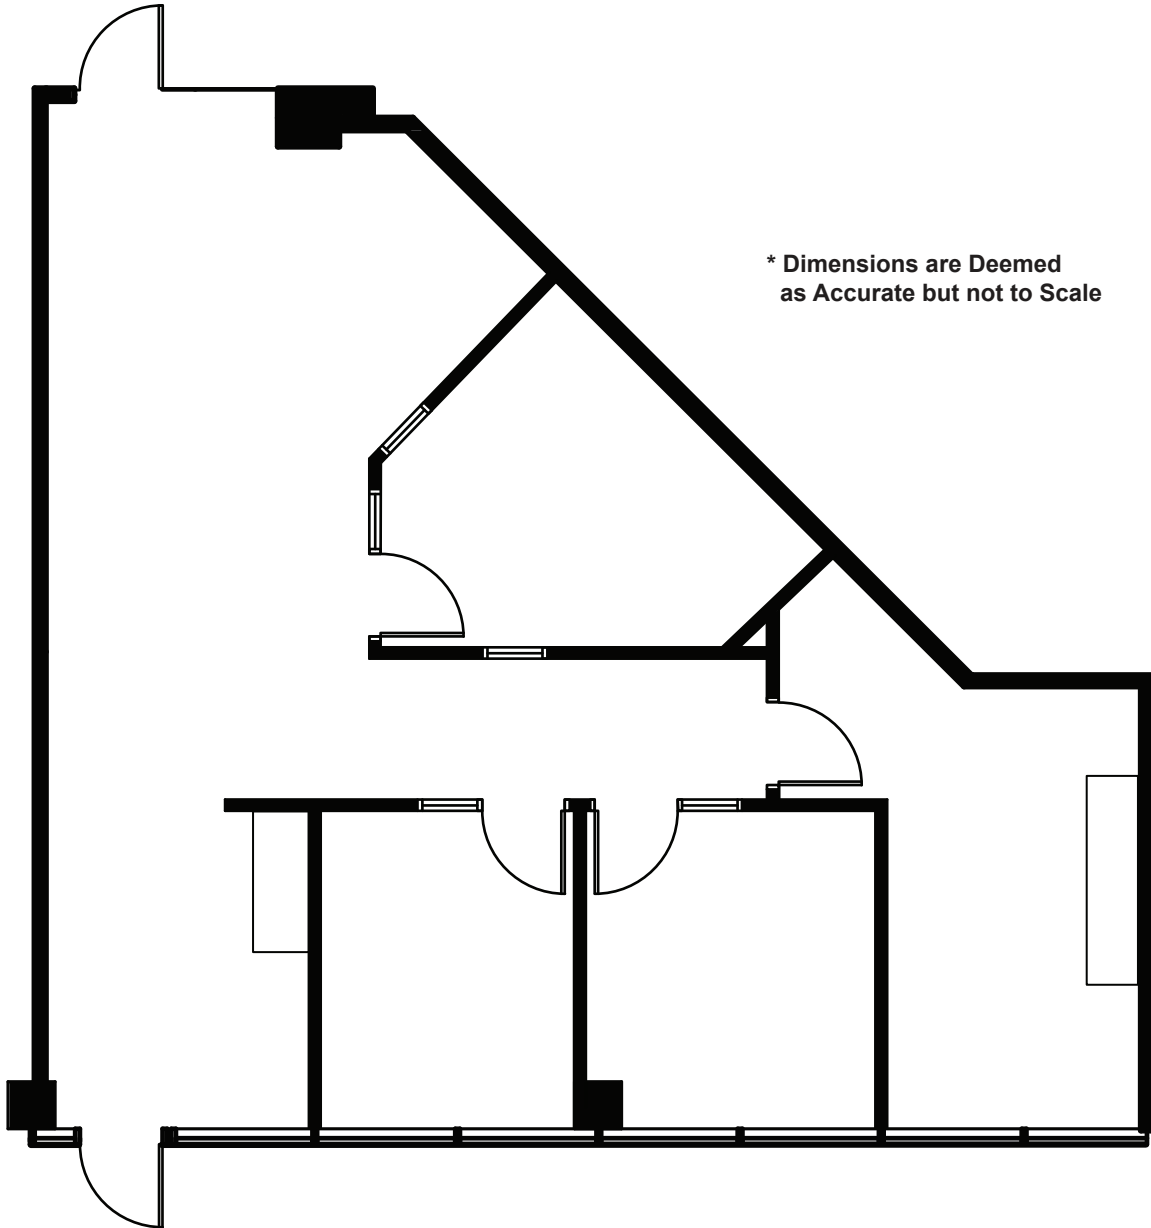

BROADWAY WEST

Suite 1900

As-Built 1,265 Sq. Ft.

OWNED & MANAGED BY

LEASED BY