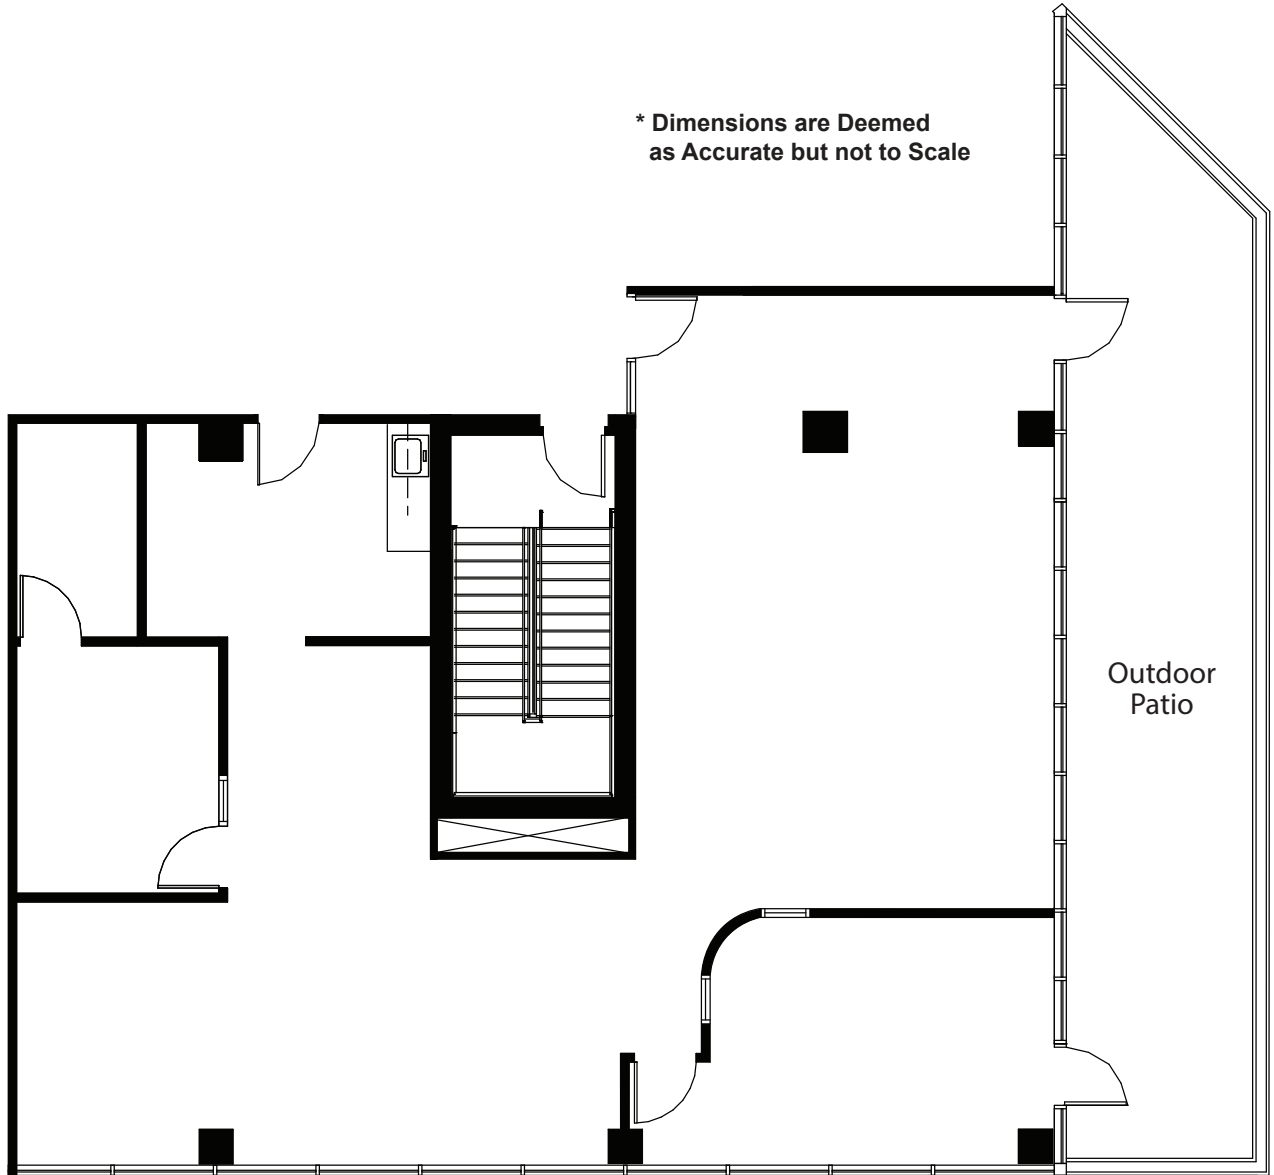

# BROADWAY WEST

Suite 6800

As-Built      2,108 Sq. Ft.

\* Dimensions are Deemed  
as Accurate but not to Scale

OWNED & MANAGED BY

LEASED BY